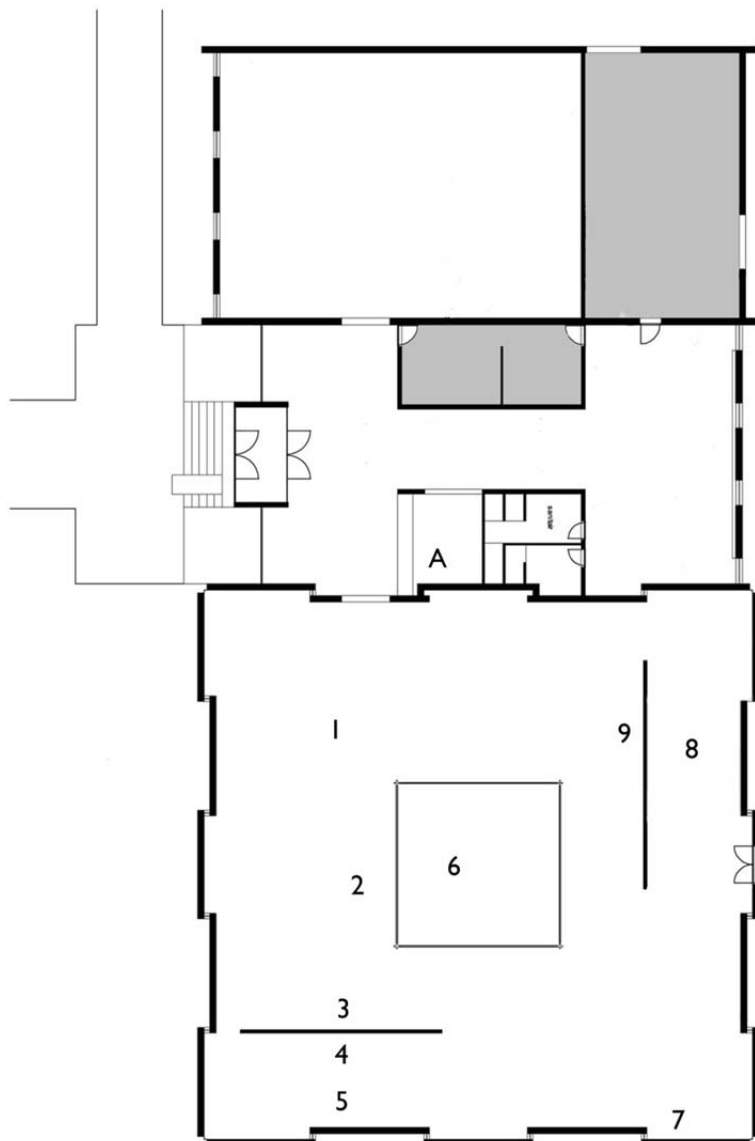

REBECCA WARREN

15.04 – 17.06.2012

Lijst tentoongestelde kunstwerken

1. **In the Vache, 2012**
Hand-painted clay on painted MDF plinth, 60 x 79 x 61 cm
Courtesy Maureen Paley, London and Galerie Max Hetzler, Berlin
2. **Plato, 2012**
Hand-painted bronze, 294 x 59 x 58 cm
Courtesy Maureen Paley, London
3. **The Third Vitrine, 2008**
1 part mixed media wall vitrine with neon, 41 x 30 x 140 cm
Courtesy Matthew Marks Gallery, New-York
4. **Imitation of Life, 2010**
1 part mixed media wall vitrine with neon, 82 x 140 x 42 cm
Courtesy Maureen Paley, London
5. **Diese ist Rot, 2006**
Hand-painted clay on painted MDF plinth, 40 x 30 x 30 cm
Courtesy the artist
6. **There's No Other Way, 2011**
Hand-painted bronze, 299,7 x 71,1 x 68,6 cm
Courtesy Maureen Paley, London
7. **Husband Six, 2005**
Mixed media with neon, dimensions variable
Courtesy Maureen Paley, London
8. **The Wise Virgin, 2012**
Hand-painted clay on painted MDF plinth, 64 x 78 x 61 cm
Courtesy Maureen Paley, London and Galerie Max Hetzler, Berlin
9. **La Voyante, 2008**
2 part mixed media wall vitrine with neon, left vitrine: 64 x 140,5 x 38 cm, right vitrine: 78 x 143 x 38 cm
Collection Thomas and Cristina Bechtler, Switzerland