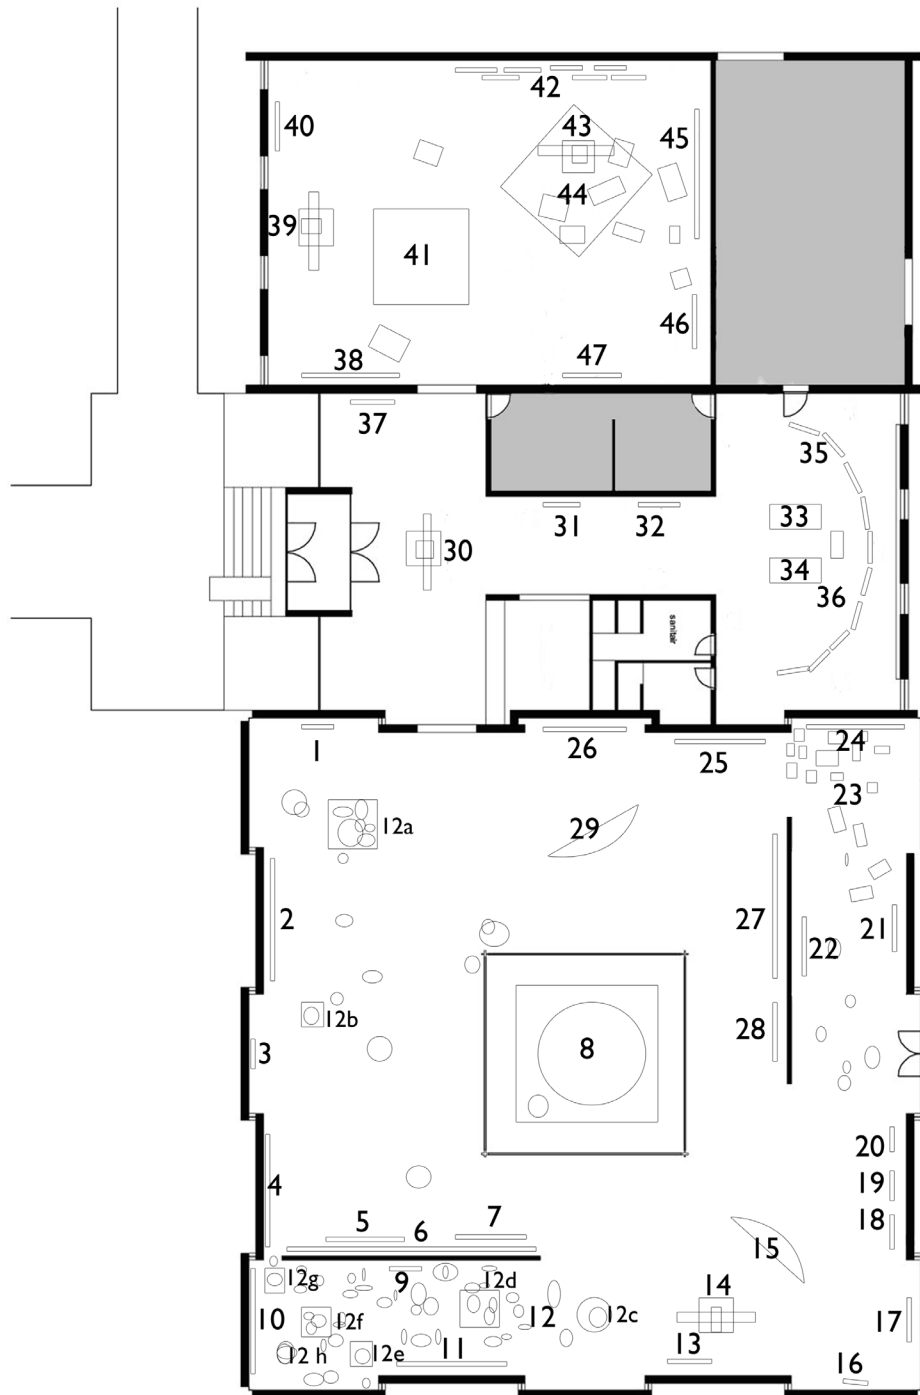

Three Blind Mice DAN COLEN, NATE LOWMAN & ROB PRUITT

02.02 _ 23.03.2014

Lijst van tentoongestelde kunstwerken List of exhibited artworks

01. Nate Lowman, *Untitled*, 2014, oil and alkyd on canvas, 137,16 x 83,82 cm
02. Dan Colen, *Untitled*, 2013, dirt on canvas, 363,2 x 381 cm
03. Nate Lowman, *Upside down tree marilyn*, 2013, oil and alkyd on canvas, 137,16 x 83,82 cm
04. Nate Lowman, *Untitled*, 2013, oil and alkyd on canvas, 213,36 x 317,5 cm
05. Nate Lowman, *Untitled*, 2013, oil and alkyd on canvas, 233,68 x 196,85 cm
06. Rob Pruitt, *All the Pandas*, 2014, wall paper, 394 x 1015 cm
07. Rob Pruitt, *Afternoon Snack*, 2012, glitter and enamel on canvas, 183 x 244 cm
08. Dan Colen, *Love Birds*, 2012-14, mixed media with birds, 350 x 400 x 400 cm
09. Nate Lowman, *Untitled*, 2013, resin and Coca-Cola on canvas, 137,16 x 83,82 cm
10. Rob Pruitt, *Suicide Painting IV*, 2013, acrylic on linen, 274,3 x 205,7 cm
11. Nate Lowman, *Untitled*, 2013, oil and alkyd on canvas, 213,36 x 317,5 cm
12. Dan Colen, *Untitled*, 2013, installation, variable dimensions / *a-h Atlantis*, 2013 / *Life Behind Bars*, 2013 / *Cats in a Bag*, 2013 / *Shangri-La*, 2013 / *Wide Load*, 2013 / *Stargate*, 2013 / *Way Over Yonder*, 2013 / *Gimme Gimme Gimme*, 2013
13. Rob Pruitt, *Hypnotic Panda (Surprised)*, 2012, glitter and enamel on canvas, Ø 152,4 cm
courtesy Gavin Brown's enterprise
14. Nate Lowman, *Untitled*, 2013, steel, paint and rust, 208,3 x 231,4 x 60,9 cm
15. Dan Colen, *Slim Reaper*, 2013, glass, 106,7 x 175,3 x 22,9 cm
16. Nate Lowman, *Jamaican Me Crazy*, 2012, oil on canvas, 137,16 x 83,82 cm
Private collection
17. Rob Pruitt, *Hypnotic Panda (Bored)*, 2012, glitter and enamel on canvas, Ø 152,4 cm
18. Nate Lowman, *Rub N Tug Air Freshener*, 2012, dirt and sugar on canvas, 137,16 x 83,82 cm
19. Nate Lowman, *Coke Wipe Tree*, 2013, Resin and Coca-Cola on canvas, 137,16 x 83,82 cm
20. Nate Lowman, *Dropcloth Tree*, 2013, oil, dirt, latex and alkyd on canvas, 137,16 x 83,82 cm
21. Dan Colen, *Untitled*, 2013, studs on canvas, Ø 101,6 cm
22. Rob Pruitt, *Hypnotic Panda (Happy)*, 2012, glitter and enamel on canvas, Ø 152,4 cm
courtesy Gavin Brown's enterprise
23. a-p Rob Pruitt, *R.Martinez / Terreke Smith / Maria Joseph / Valdez / Maritza Molejon / Roberto Duarte-Jose Luis Duran / Gladis / Huggins / M.Romero / Mili Lara / Mili Lara / Michael Filinowicz / Maria R. / Blanca Salazar / Islena Silva / Jean Laure Dent*, 2012, Marbles Stones and paper bags, variable dimensions